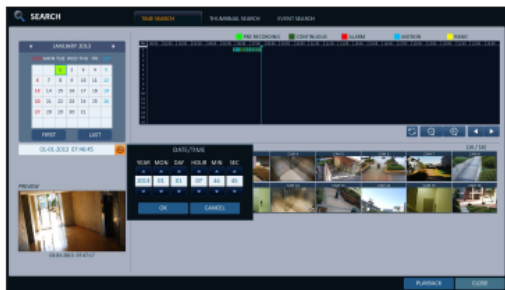

4ch 5MP Security Camera DVR (HD over Coax)

Key Features

- HD-TVI, AHD, Analog CCTV camera support
- 960H, 720p, 1080p, 4mp, 5mp camera support
- Dual Monitor Output / Spot Monitor
- HDMI Monitor Output up to 4K
- VGA Monitor Output up to 1080p
- H.265 / H.264 video compression
- Android & iPhone Mobile Apps
- Windows & Mac Desktop Software

Rear Panel

1. Video in(BNC)
2. Audio Input
3. Audio Out
4. HDMI
5. Network
6. Alarm in 1~4
7. DC12V input
8. Spot Out(BNC)
9. VGA
10. RS485, Relay out

MODEL	Atlas TVI 4S 4K
Video / Audio input	
Video Compression	H.265/264
Video Input	8ch BNC (HD-TVI, AHD, Analog CVBS)
Supporting Video	1-5MP@30fps:TVI/AHD/IP, CVBS
Audio Compression	G.711u
Audio	4 In(RCA), 1 out(RCA), CODEC:G.711
Video output	
HDMI Output	1 X HDMI (4K)
VGA Output	1 X VGA (1920 X 1080),) Independent(or Simulation of HDMI)
Spot Out(BNC)	Programmable 1~9 view, Sequencing
Live Frame Rate	30 fps per channel
Playback	
Playback Speed	Variable Playback (up to 64x)
Instant playback	Instant playback mode for quick review
Search Mode	Calendar, Event, Thumbnail Search
D Zoom	Digital Zoom on Live & Playback
Record Frame Rate/camera	30fps@2MP, 30fps@4MP, 12fps@5MP
Hard Disk	
Capacity	Up to 12TB capacity for each HDD
HDD	1 HDD
External Interface	
Network Interface	1 RJ45 10M/100M
USB Interface	2 @ Front
Serial Interface	RS-485 for PTZ
Alarm in	4 ch
Alarm out	1ch Relay
General	
Power Supply	Output : DC12V,2A , Input:100~240V AC, 50~60Hz
Operate Temperature	32°F~104°F
Dimension	10.25x11x2 inch
Weight	5 lb
CMS/Web/Smart Phone	
CMS	IPIMS
Web	All Ch live view & playback
Smart Phone Apps	nViewer,4ch live view/play back
DDNS	Free DDNS service(Preregistered)