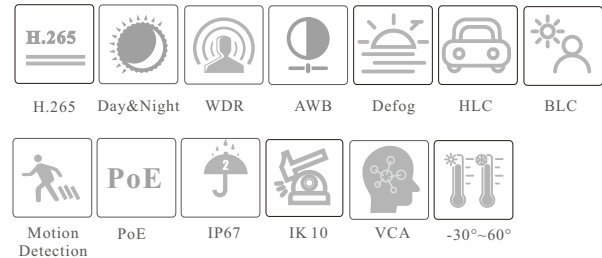

# Viewtron Vandal Proof Camera

## IP-A4VD

4MP IP Camera  
Vandal-Proof Armor Dome  
2.8-12mm Motorized Zoom Lens

- H.265+/H.265/H.264+/H.264/MJPEG Video coding
- Max. resolution: 4mp (2592 × 1520)
- Automatic IR Night Vision
- 30 ~ 50m Effective Infrared Night Vision Distance
- Motorized Zoom Lens / Motorized Varifocal 2.8-12mm
- 3D DNR, true WDR, HLC, BLC, Defog, Smart IR and ROI coding
- Corrosion Resistant Alloy Body and Polycarbonate Plastic Dome Cover
- Built-in Micro SD Card Slot. Supports up to 256GB
- PoE Support or 12V DC Power Supply
- IP67 Weatherproof Rated, IK10 Impact Rated
- CMS Software for Windows PC and Mac
- Supports Remote Monitoring via Mobile App for iPhone & Android. Live Camera View & Recorded Video Playback
- Intelligent Analytics / Built-in AI Software Supported Human Detection, Car Detection, Face Detection, Facial Recognition