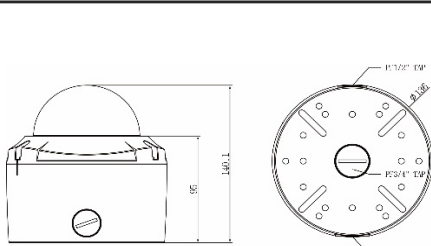

Vandalproof Dome CCTV Camera

DPRO-AS600 1080P HD Analog Camera (4in1)

FEATURE

- Sony 2.43 Megapixel CMOS Sensor
- 1080P AHD/HD-CVI/HD-TVI/CVBS Video (AHD Transmission Max.300M)
- 1280H(1000TVL) CVBS Video Output
- Color : 0.5 Lux, B/W : 0.05Lux
- DSS On : Color 0.002 Lux, B/W : 0.0008 Lux
- 3D-DNR, D-WDR, Sens-up
- 3Mega f=2.8~12mm DC varifocal LENS
- Built-in OSD Key

DIMENSION

SPECIFICATION		
	NTSC	PAL
Image Device	1/2.8" SONY CMOS (2.43Megapixel)	
Effective Pixel	1984 (H) x 1225(V)	
Scanning System	Progressive	
Resolution	1080P / MAX.1000TVL	
Minimum Illumination	Color : .0.5 Lux, BW : 0.05 Lux, Color DSS : 0.002 Lux. BW DSS : 0.0008 Lux	
Video Output	1080P AHD/HD-TVI/HD-CVI/CVBS (analog CCYV) ANALOG: NTSC/PAL CVBS (1000TVL)	
S/N Ratio	More than 52dB	
LENS	3Mega f=2.8~12mm DC IRIS Lens	
MANT Type	Board Type	
AGC	Off/0 - 15	
Shutter Speed	AUTO/FLK. (1/25 ~ 1/50,000 sec)	
Sens-up	Off/X2 - X30	
Brightness	0 - 100	
Backlight	Off/BLC/HSBLC	
D-WDR	Off/0~8	
Defog	Off/Auto	
Day & Night	Auto / Color / B&W / EXTERN	
White Balance	ATW / AWC / INDOOR / OUTDOOR / Manual / AWB	
DNR (Digital Noise Reduction)	Off / Low / Middle / High	
Mirror	Off / MIRROR / V-FLIP / ROTATE	
Sharpness	Adjustable	
Privacy Mask	4 Masks	
Motion Detection	Off/On	
Language	English/Chinese/Germany/French/Italian/Spanish/Polish/Russian/Portuguese/Netherlands(Dutch)/Turkish	
Power input	DC12V / AC24V Dual voltage	
Power Consumption	Max. 2.4W	
Operation Temperature	-10°C - +50°C	
Storage Temperature	-20°C - +60°C	