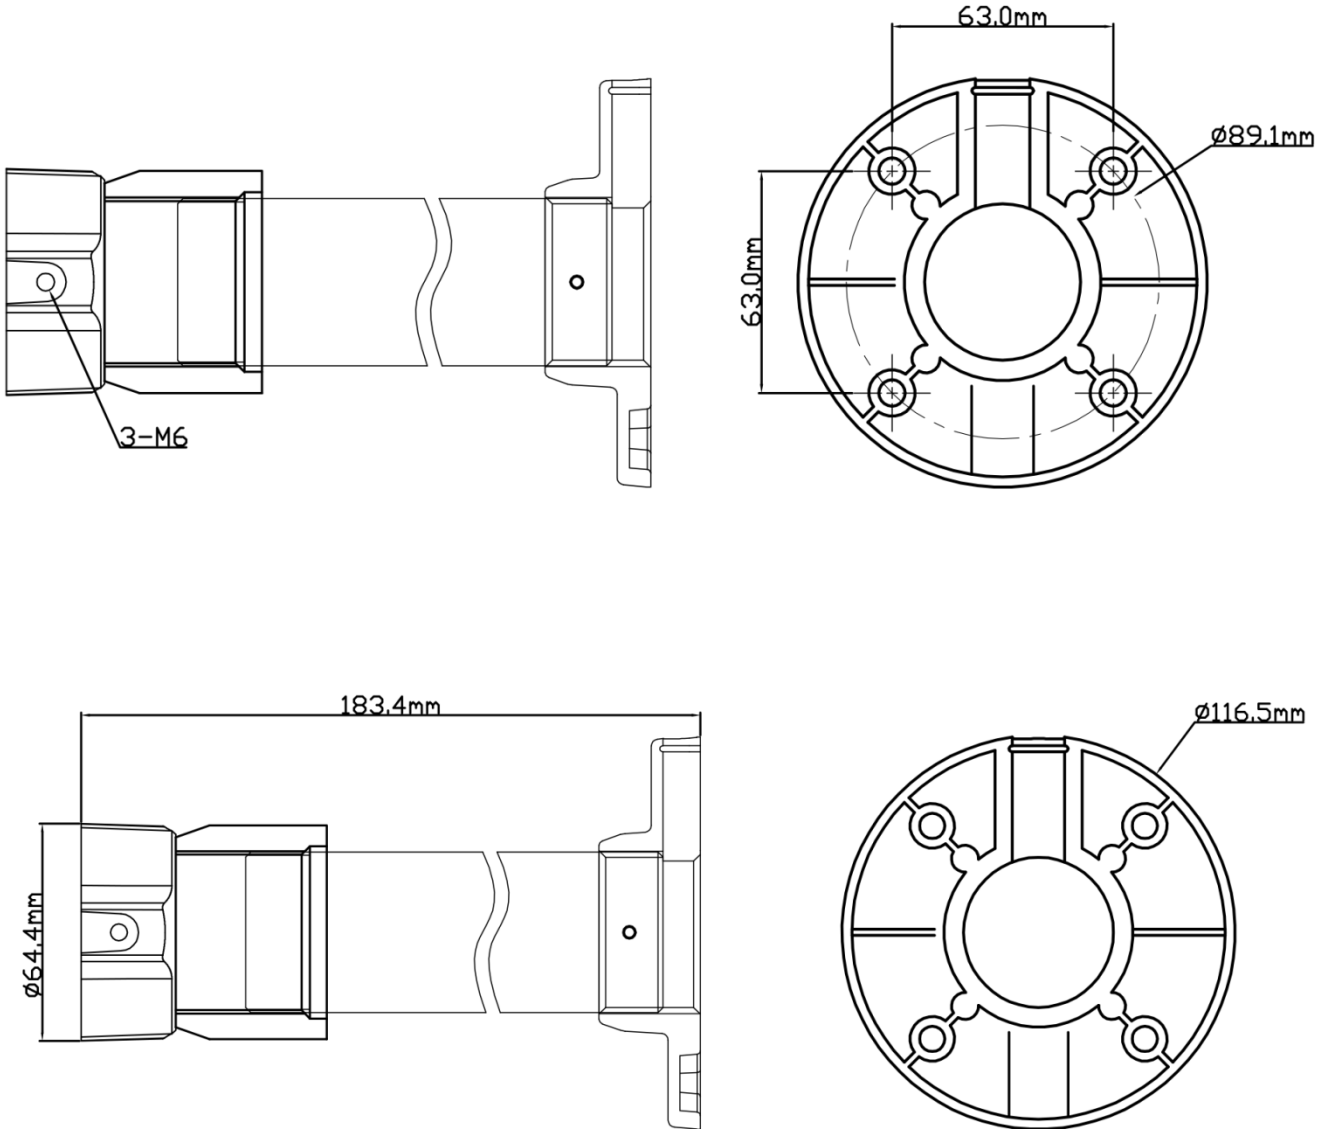

## Pendant Ceiling Mounting Bracket for Viewtron IP-PTZ-425 Camera

### Specifications

Model	VT-CLM8
Material	Aluminum alloy
Color	White
Min. Packaging Quantity	10
Packing Size	677x270x390mm
Dimension	116.5x183.4mm
Net Weight	626g
Load Bearing	The wall must be strong enough to withstand at least 3 times the weight of the camera and the bracket.
Working Temperature	-40°C~+60°C(-40°F~+140°F)
Working Humidity	10% ~ 90%

# Dimensions